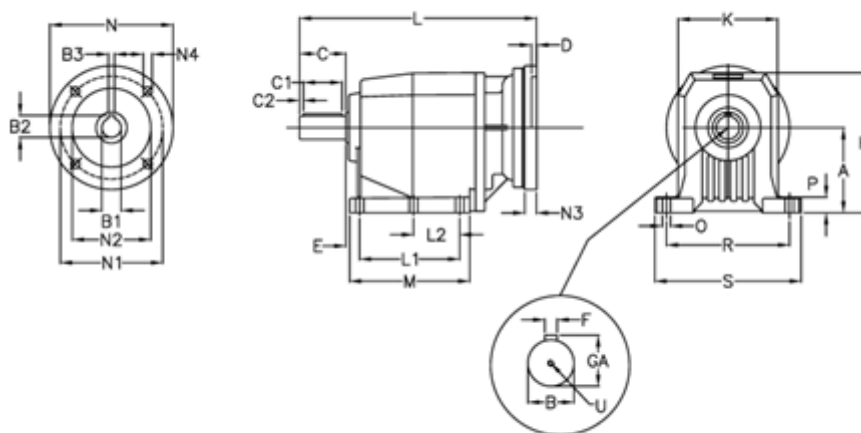

Article number: 40600801491250

Description: Helical gearbox
C802P-14,9-P132B5

Measures

A = 250	D = 5.0	L2 = 0.0	P = 35
B = 80	E = 33	M = 277.0	R = 370
B1 = 38	F = 22	N = 300	S = 440
B2 = 41.3	GA = 85.0	N1 = 265	U = M20x42
B3 = 10	H = 420	N2 = 230	
C = 140	K = 320	N3 = 16	
C1 = 110	L = 579.5	N4 = 14	
C2 = 15	L1 = 210.0	O = 26	